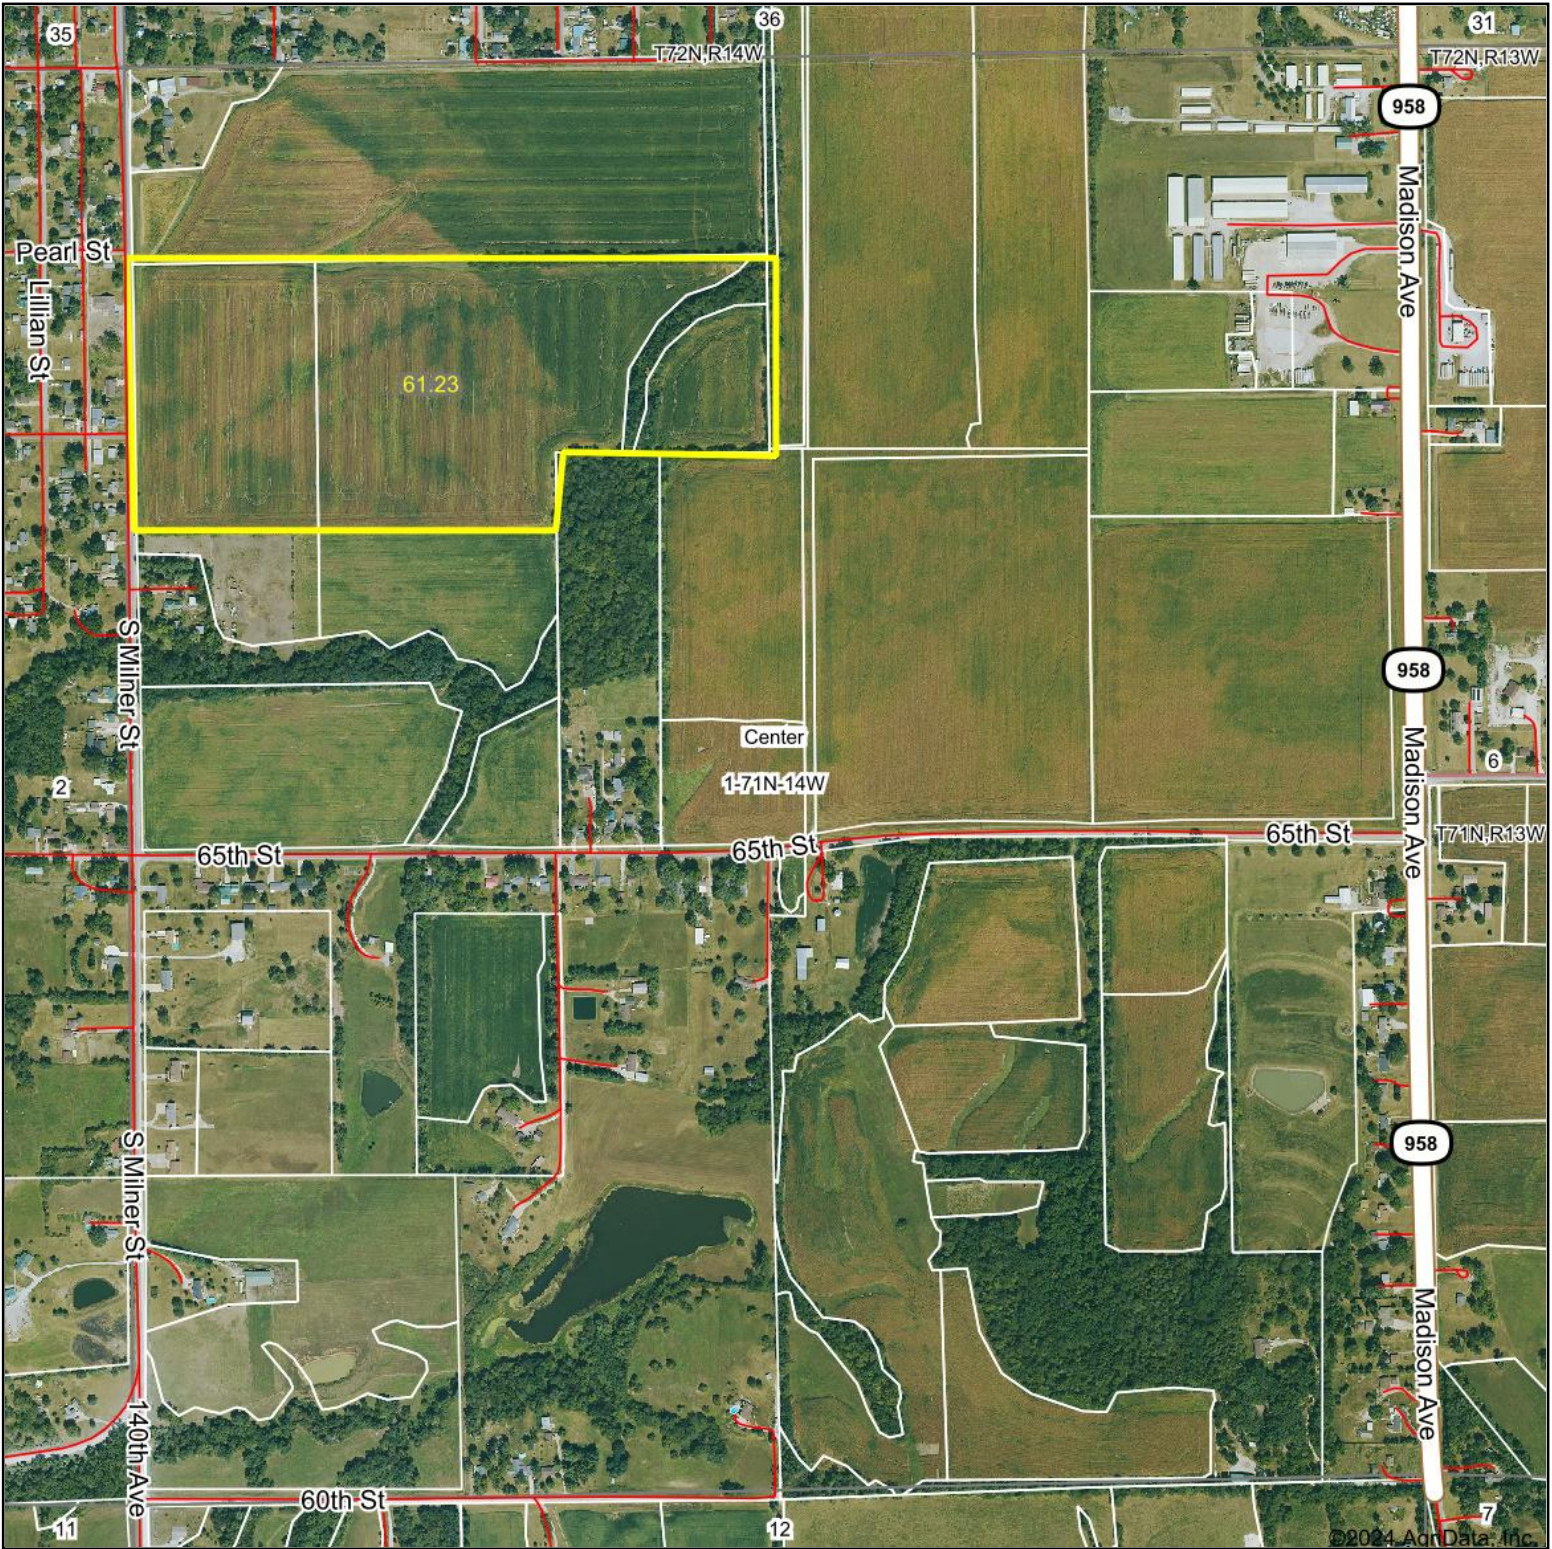

Howk Farm Aerial Map

Boundary Center: 40° 59' 1.7, -92° 25' 26.08

1-71N-14W
Wapello County
Iowa

Maps Provided By:

© AgriData, Inc. 2023 www.AgriDataInc.com

5/28/2024

Field borders provided by Farm Service Agency as of 5/21/2008.